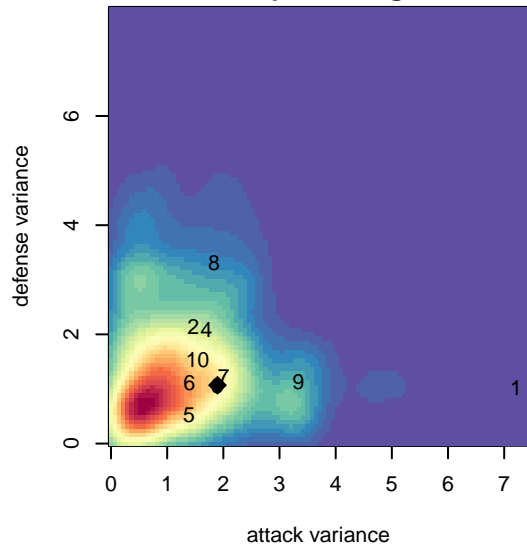

Portland Spartans FC Academy B00

Portland, OR
 B00 total strength=1691
 attack=19.5 defense=24.74

alt names used:
 PORTLAND SPARTANS FC BU16 ACADEMY (

Venues played:
 2016 Showcase of Champions U17 Diamond U
 2016 Clash At the Border Div 1 Gold/Silver U17
 2016 Mt Hood Challenge U17-U19 Gold
 2016 Summer Slam Division 1 Gold/Silver U16

Portland Spartans FC Academy B00
 Dots are actual minus expected GF (blue circles) and GA (red triangles).
 Blue line is smoothed change in attack strength. Red is smoothed change in defense strength.

**attack and defense variance (black dot)
relative to other teams
and top 10 in region**

**attack and defense rating
relative to others at age
and all opponents in last 13 months**

**attack and defense rating
relative to others at age
and all opponents in last 13 months**

Performance relative to 13 month average

Performance relative to 13 month average

Distribution of opponents
 Red = Lose zone, Blue = Win zone, Green = Even
 Black line separates win/lose zones

lot. A=Neither has attack advantage, B=Opponent has both attack and defense advantage, C=Opponent has both attack and defense disadvantage, D=Both have