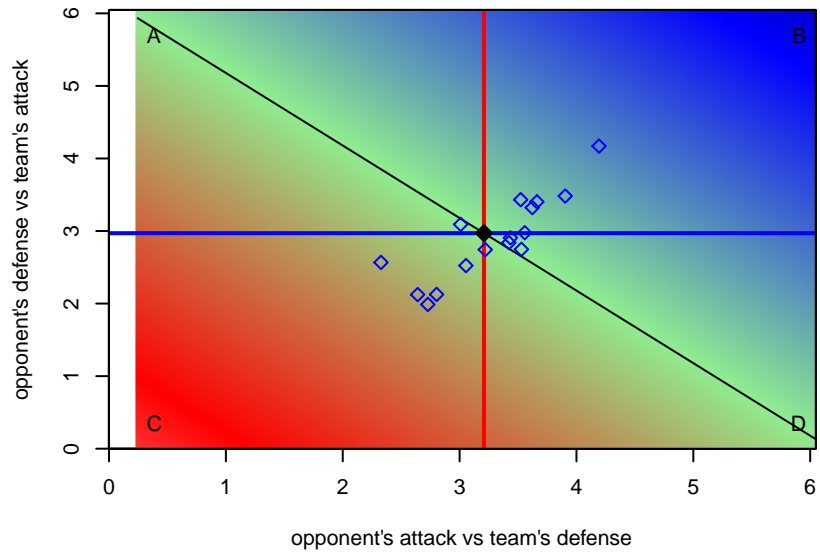

Portland Spartans FC Academy B00

Portland, OR
 B00 total strength=1691
 attack=19.5 defense=24.74

alt names used:
 PORTLAND SPARTANS FC BU16 ACADEMY (

Venues played:
 2016 Showcase of Champions U17 Diamond U
 2016 Clash At the Border Div 1 Gold/Silver U17
 2016 Mt Hood Challenge U17-U19 Gold
 2016 Summer Slam Division 1 Gold/Silver U16

Portland Spartans FC Academy B00
 Dots are actual minus expected GF (blue circles) and GA (red triangles).
 Blue line is smoothed change in attack strength. Red is smoothed change in defense strength.

**attack and defense variance (black dot)
relative to other teams
and top 10 in region**

**attack and defense rating
relative to others at age
and all opponents in last 13 months**

**attack and defense rating
relative to others at age
and all opponents in last 13 months**

Performance relative to 13 month average

Performance relative to 13 month average

Distribution of opponents
 Red = Lose zone, Blue = Win zone, Green = Even
 Black line separates win/lose zones

lot. A=Neither has attack advantage, B=Opponent has both attack and defense advantage, C=Opponent has both attack and defense disadvantage, D=Both have